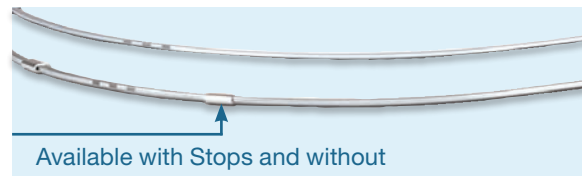

# TruFlex™ COPPER

Nickel Titanium Archwire

Also Available in Universal, Full, and Euro Form packs with 10 non-wrapped archwires per pack.

AS LOW AS \$554† ea.

Available with Stops and without

**Universal Form**

# TruFlex™ NICKEL TITANIUM

Full Form Archwires Etched Midline

- Predictable, light continuous force levels
- Bright finish for optimal mechanics
- Resistant to deformation for high spring back
- Consistent accurate arch shapes
- Satisfaction guaranteed

# TruFlex™ THERMAL NITI

Noticeably More Soft and Pliable

- Ligate severely malposed teeth easier
- Makes ligation easier and faster
- Introduce larger wires earlier

Measurably More Resistant to Permanent Set

- Improved spring back for reliable tooth movement
- Provides consistent gentle force levels

Also available in Universal, Full Form Dimpled Midline and Euro Form Etched and Dimpled Midline. Call for details.