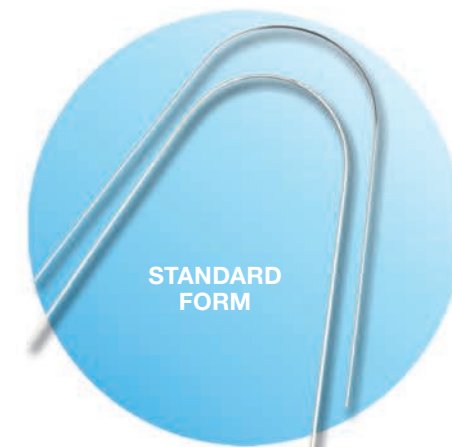

STANDARD FORM