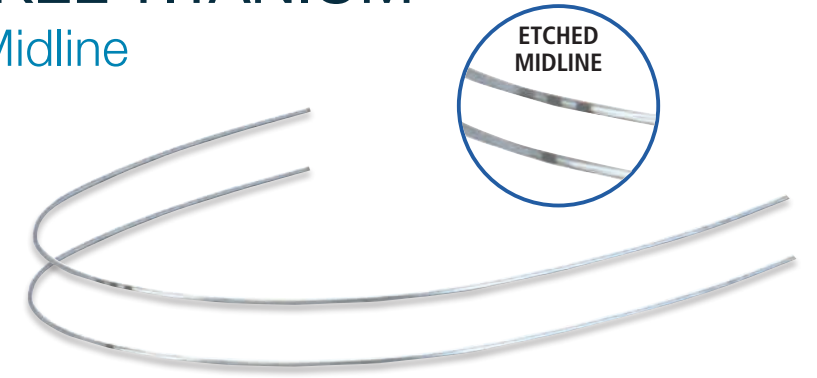

● **Round** ■ **Rectangle Without Stops**  
 1 pack ..... \$75.50/pk  
 10 packs ..... \$66.50/pk  
 10 individually packaged archwires

● **Round** ■ **Rectangle With Stops**  
 1 pack ..... \$86.20/pk  
 10 packs ..... \$78.20/pk  
 10 individually packaged archwires

# TruFlex™ NICKEL TITANIUM

Full Form Archwires Etched Midline

- Predictable, light continuous force levels
- Bright finish for optimal mechanics
- Resistant to deformation for high spring back
- Consistent accurate arch shapes
- Satisfaction guaranteed