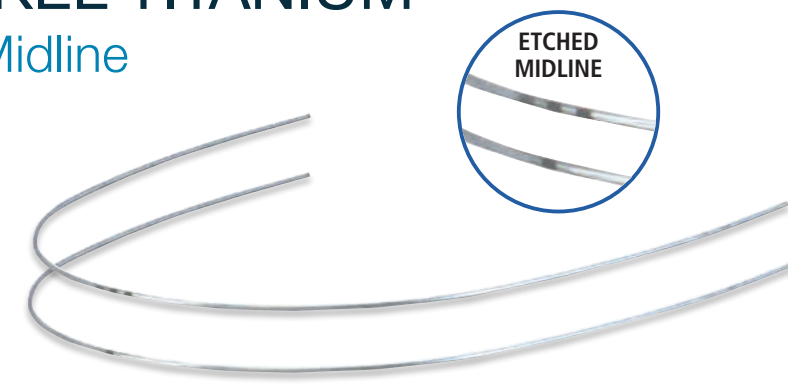

AS LOW AS \$554[†] ea.

Universal Form

- Round ■ Rectangle Without Stops
- 1 pack \$75.50/pk
- 10 packs \$66.50/pk
- 10 individually packaged archwires

- Round ■ Rectangle With Stops
- 1 pack \$86.20/pk
- 10 packs \$78.20/pk
- 10 individually packaged archwires

Buy 10 Packs Get 2 Packs Free!

TruFlex™ NICKEL TITANIUM

Full Form Archwires Etched Midline

- Predictable, light continuous force levels
- Bright finish for optimal mechanics
- Resistant to deformation for high spring back
- Consistent accurate arch shapes
- Satisfaction guaranteed

Noticeably More Soft and Pliable

- Ligate severely malposed teeth easier
- Makes ligation easier and faster
- Introduce larger wires earlier

Measurably More Resistant to Permanent Set

- Improved spring back for reliable tooth movement
- Provides consistent gentle force levels