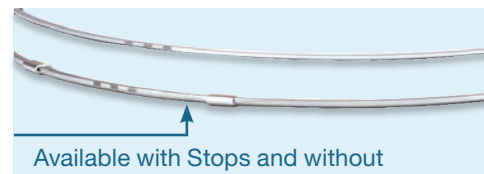

Huge Discounts on Your Favorite Archwire Brands!

Buy 10 Packs Get 2 Packs Free!

TruFlex™ COPPER

Nickel Titanium Archwire

Also Available in Universal, Full, and Euro Form packs with 10 non-wrapped archwires per pack.

- The inclusion of copper accentuates thermal properties and working characteristics
- The lower hysteresis provides a lighter "feel" at room temperature
- The unique alloy composition means easier insertion into brackets and a greater resistance to deformation

Buy 10 Packs Get 2 Packs Free!

TruFlex™ NICKEL TITANIUM

Full Form Archwires Etched Midline

- Predictable, light continuous force levels
- Bright finish for optimal mechanics
- Resistant to deformation for high spring back
- Consistent accurate arch shapes
- Satisfaction guaranteed

Noticeably More Soft and Pliable

- Ligate severely malposed teeth easier
- Makes ligation easier and faster
- Introduce larger wires earlier

Measurably More Resistant to Permanent Set

- Improved spring back for reliable tooth movement
- Provides consistent gentle force levels