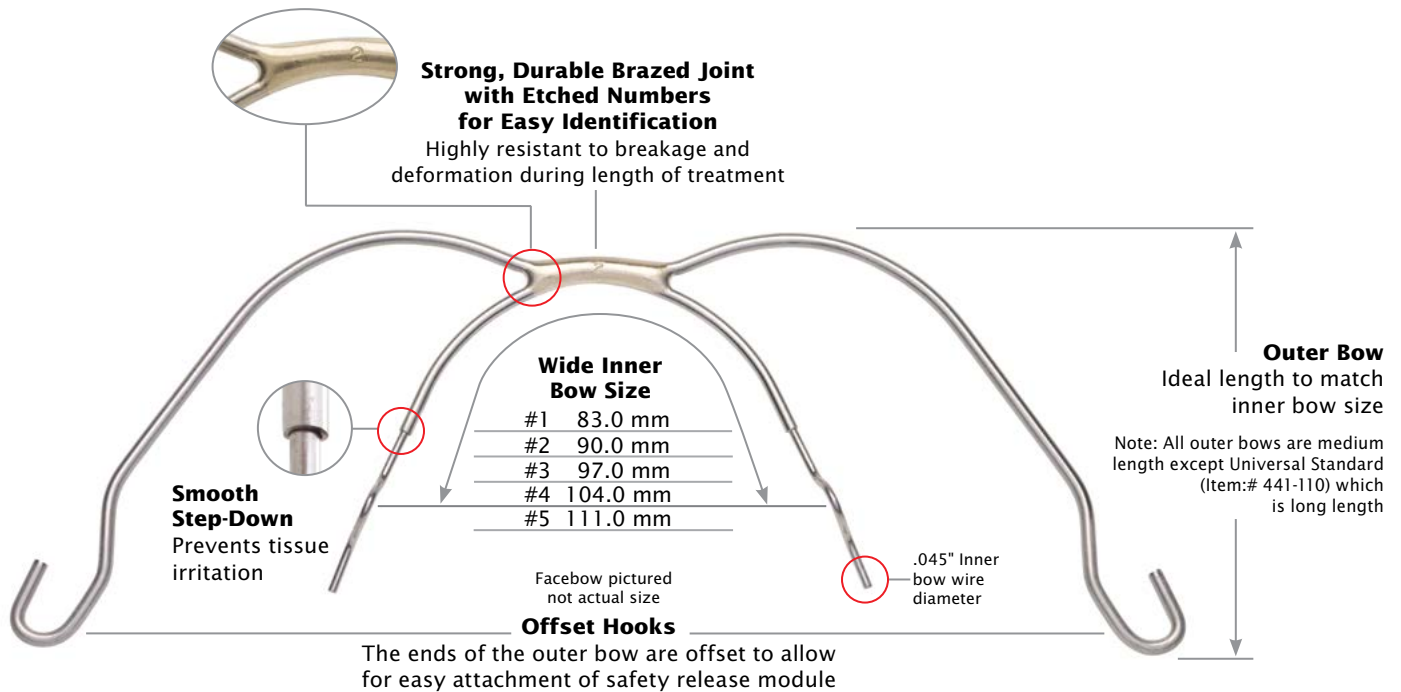

- Made from premium micro mesh material

Royal Blue.....560111
 10 per pack
 Measures 8 3/4" x 5"

© 2021 Ortho Technology, Inc. Ortho Performance is a registered trademark of Ortho Technology.

Full Form Extraoral Facebows

High Quality Material

High quality stainless steel is used in the manufacturing process of our facebows.

Wide Inner Bow Size Measurement

For accurate selection of the proper size, measurements are based on center of loop to center of opposite loop of the inner bow.