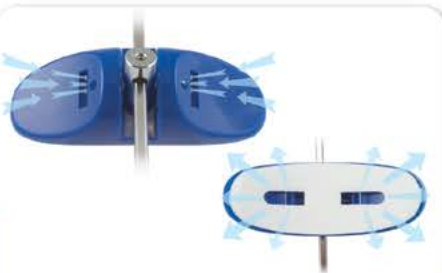

Forehead Rest with Ergonomic Dual Free-Flow Air Vents

Vertical Main Frame

Metal Reinforced Horizontal Crossbar

Durable Screws Throughout

Chin Cup with Ergonomic Streamlined Design, Free-Flow Air Vents and Full Range of Motion Option

Small Light-Weight End Caps

Multi-Adjustable Facemask®

Discover The Ideal Choice to Achieve Maximum Class III Compliance

- Free-flow air vents
- Full range of motion option
- Maximum patient comfort
- Fully adjustable
- Light-weight
- Screws designed for increased durability

MADE IN THE USA

Exclusive Patient Comfort Design

Quick and Easy Fit

1. Position bend in vertical bar over nose
2. Center forehead rest on forehead and lock in position
3. Center chin cup on chin and lock in position
4. Place crossbar approximately 2.0 mm below the upper lip and lock in position

KEY FEATURES

Free-Flow Air Vent

Forehead rest design features dual air vents for maximum comfort and air circulation.

Free-Flow Air Vent

Chin cup design features air vents for maximum comfort and air circulation.