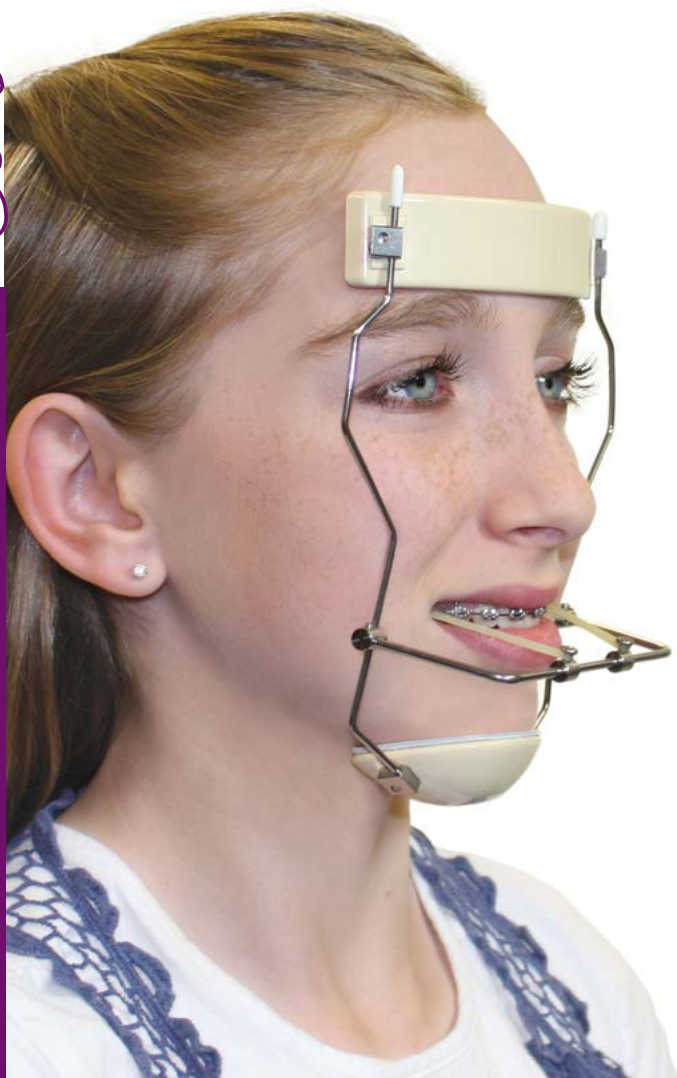

Forehead Rest with Ergonomic Dual Free-Flow Air Vents

Vertical Main Frame

Metal Reinforced Horizontal Crossbar

Durable Screws Throughout

Chin Cup with Ergonomic Streamlined Design, Free-Flow Air Vents and Full Range of Motion Option

Teal
Item #: 550-405

Multi-Adjustable Facemask
Includes: 1x facemask, 1x hexagon key, and 2 sets of adhesive chin and forehead pads

See page 107 for Extraoral Elastics

© 2021 Ortho Technology, Inc.
Multi-Adjustable Facemask is a registered trademark of Ortho Technology.

Large

Small

Reverse Pull Facemask

Fully Adjustable Comfort Design Aids in Patient Compliance

- Maximum patient comfort
- Treats maxillary insufficiencies
- Fully adjustable
- Stainless steel and plastic
- Leather padded contact points
- Hexagon key included
- Storage bag included